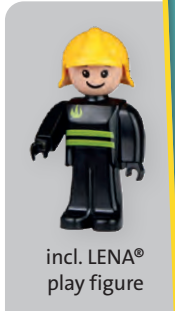

incl. LENA® play figure

17-41 cm / 7-16 inch