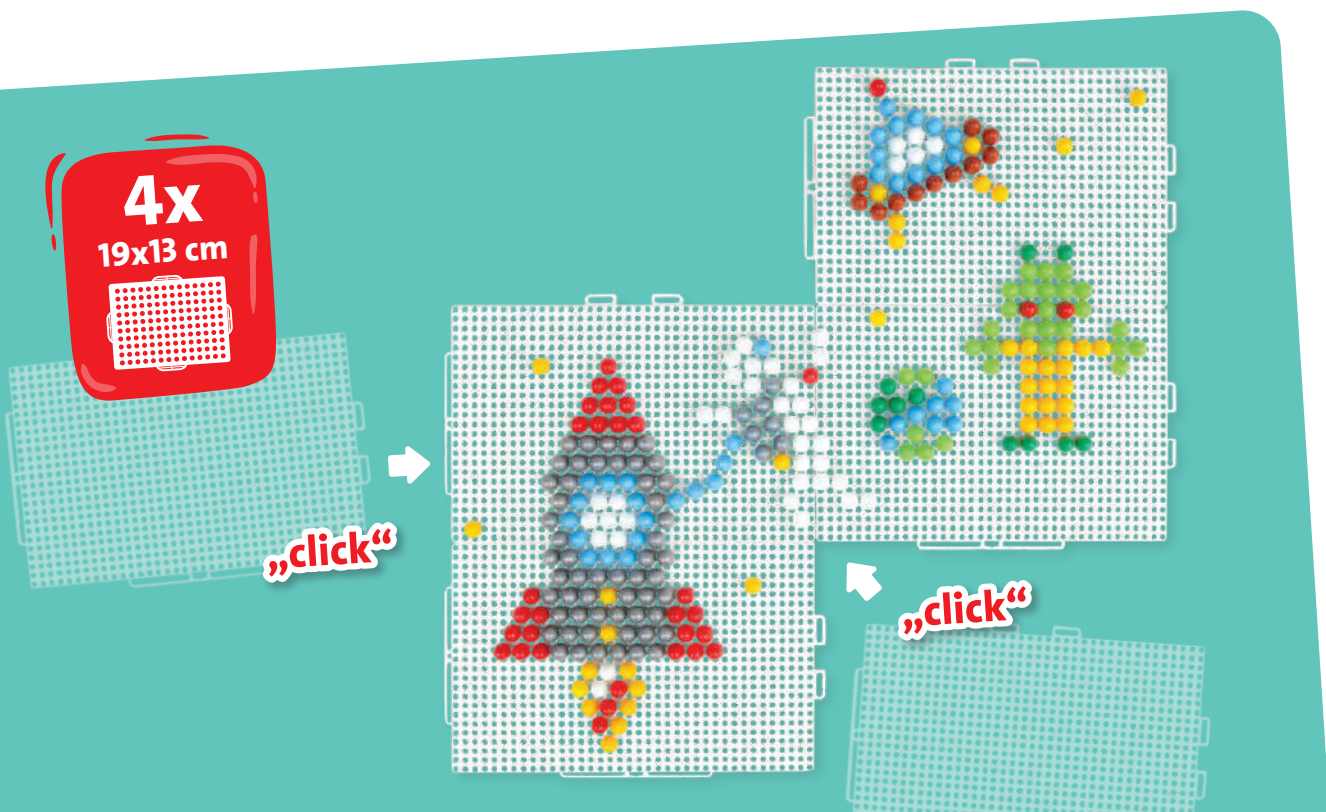

35615
Mosaic-transport box colour

Portable Mosaic Storage case with slide out panorama plug boards for fanciful sticking and peg storage at the same time. Incl. 300 coloured pegs 10 mm and 100 coloured pegs 15 mm.
3+ / unit: 8 / sleeve 300 x 45 x 260

35616
Mosaic Set panorama picture XL
transp. 240, 15 mm

4 connectable Mosaic plug boards with 240 transparent 15 mm pegs incl. storage bag. Perforated board: 38,5 x 25,5 cm.
3+ / unit: 12 / box 330 x 45 x 240

35617
Mosaic Set panorama picture XL
colour 400, 10 mm

4 connectable Mosaic plug boards with 400 coloured 10 mm pegs incl. storage bag. Perforated board: 38,5 x 25,5 cm.
3+ / unit: 12 / box 330 x 45 x 240