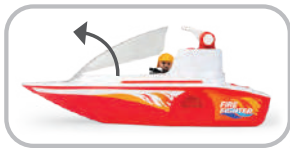

Double the fun with the set of BOAZZ fireboat with squirt function and Boaties fireboat in catamaran style. With two LENA® play figures. 41 cm.
2+ / unit: 3 / open box 405 x 155 x 160

Double the fun with the set of BOAZZ policeboat with squirt function and Boaties policeboat in catamaran style. With two LENA® play figures. 41 cm.
2+ / unit: 3 / open box 405 x 155 x 160

With water tank and squirt function.

BOAZZ Police boat

04710 open box	04723 loose
2+	2+
unit: 3 / open box	unit: 6 / loose
360 x 150 x 160	360 x 150 x 130
with squirt function	

Cabin can be opened for playing. Two seats.
Option of transporting a boatie as a dinghy.
With LENA® play figure. 36 cm.

With water tank and squirt function.

BOAZZ Fireboat

04711 open box	04724 loose
2+	2+
unit: 3 / open box	unit: 6 / loose
360 x 150 x 160	360 x 150 x 130
with squirt function	

Cabin can be opened for playing. Two seats.
Option of transporting a boatie as a dinghy.
With LENA® play figure. 36 cm.

With water tank and squirt function.

BOAZZ Sport boat

04712 open box	04725 loose
2+	2+
unit: 3 / open box	unit: 6 / loose
360 x 150 x 160	360 x 150 x 130
with squirt function	

Cabin can be opened for playing. Two seats.
Option of transporting a boatie as a dinghy.
With LENA® play figure. 36 cm.