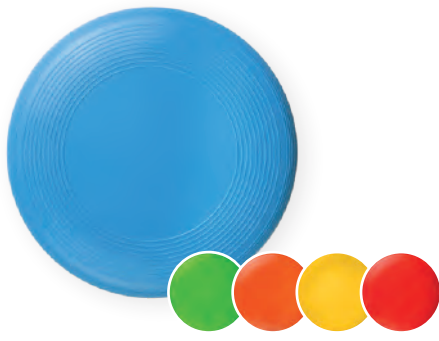

62507
Discus

5-assorted. 85 g. 22 cm.
6+ / unit: 60 / loose 220 x 220 x 25