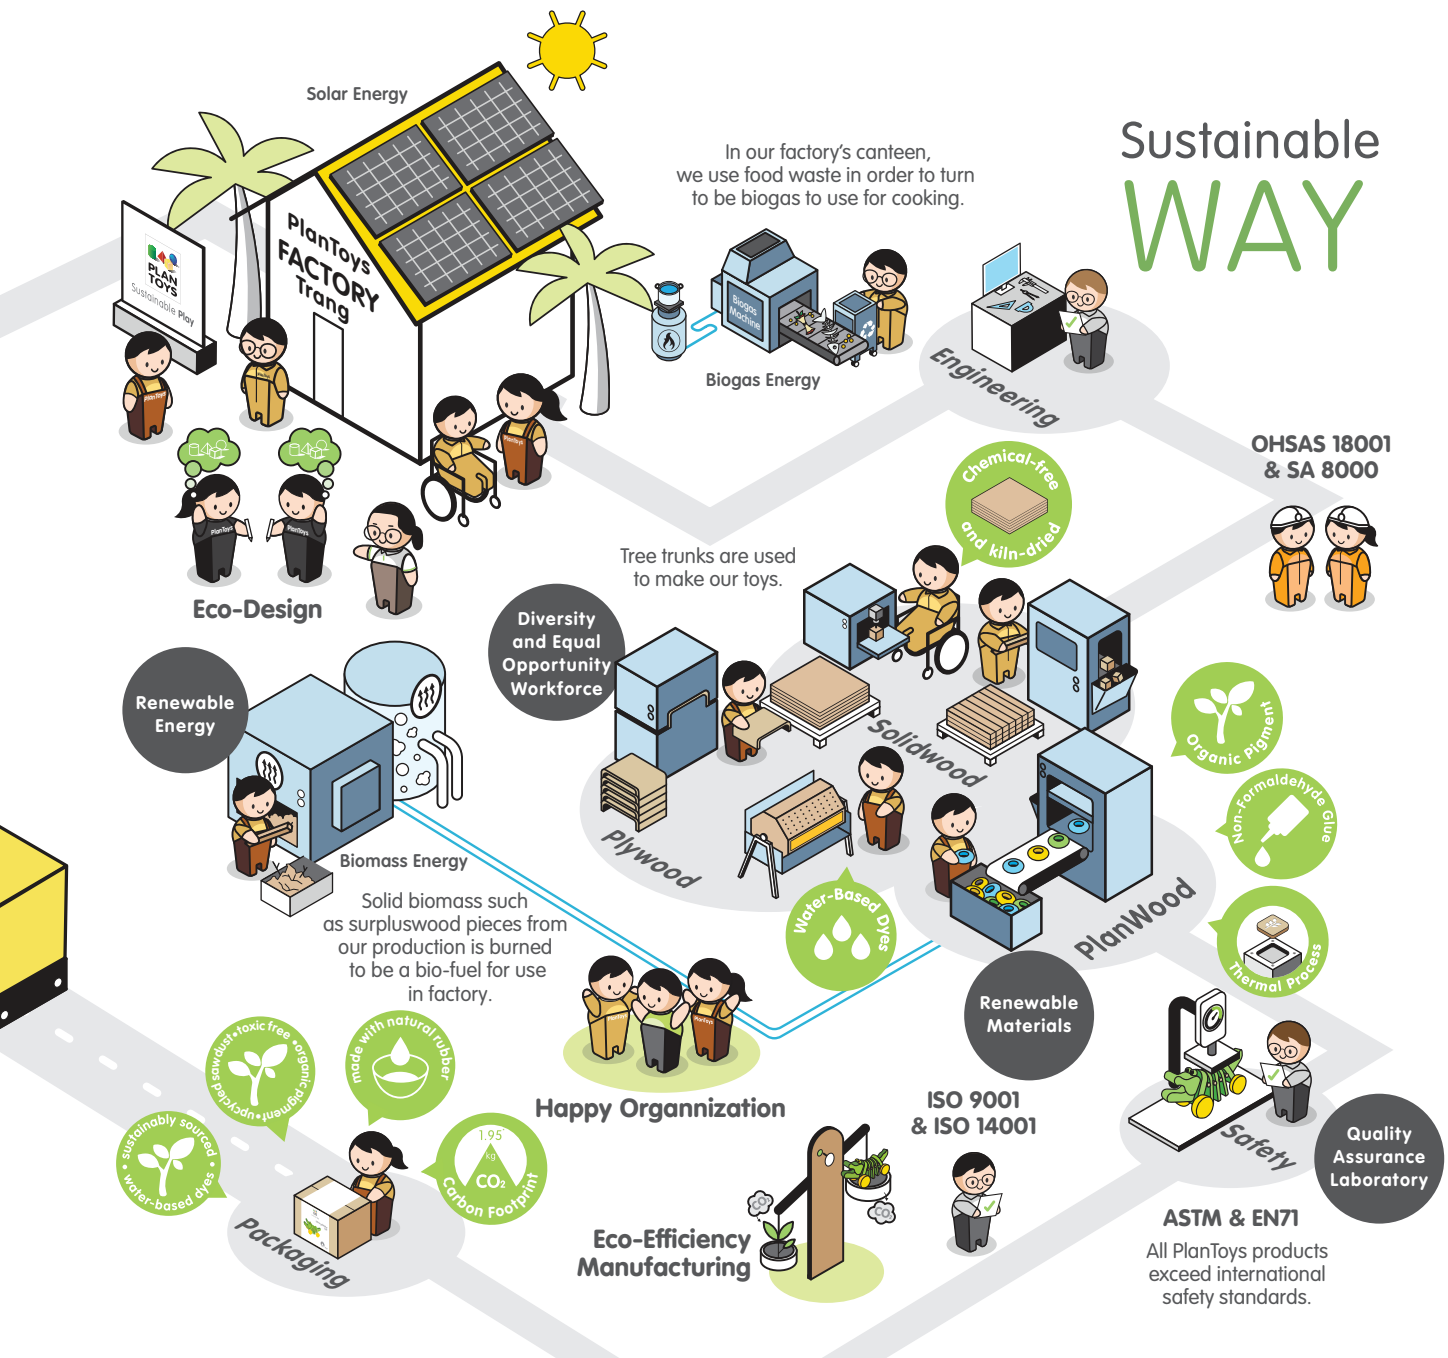

Sustainable WAY

Our sustainable ways to reduce carbon emissions

T-VER

As a project leader, we collaborated with local farmers on the T-Ver initiative, covering 1,340,112 Sqm. of rubber and palm plantations around the factory. This project aims to reduce approximately 5,581 tCO₂e by 2025.

Annual Reforestation

We have been part of the Plan Love Forest project, the Plan Group's annual reforestation, since 2004. Today, we planted 34,000 trees in total that can reduce carbon emissions by 323 tCO₂e/year

Solar Energy

We installed 1,851 solar panels to reduce carbon emissions from electricity used within our factory. Solar roof usage has reduced our electricity consumption by 44%, reducing carbon emissions by 564 tCO₂e.

Circularity

PlanToys' eco-design principles guide our design process, starting from material sourcing, utilizing resources efficiently, and environmentally friendly production processes, including sourcing 65% of materials within 30 km of our factory to reduce transportation emissions and support local communities. We also support rubber farmers by purchasing and upcycling rubber wood that no longer produces latex. In addition, we have after-sale services, such as Toy Rental, a secondhand toy e-marketplace in the USA, and the PlayCycle project, which extend toys' life cycles and prevent them from ending up in landfills.

Scope 1+2
Year 2025