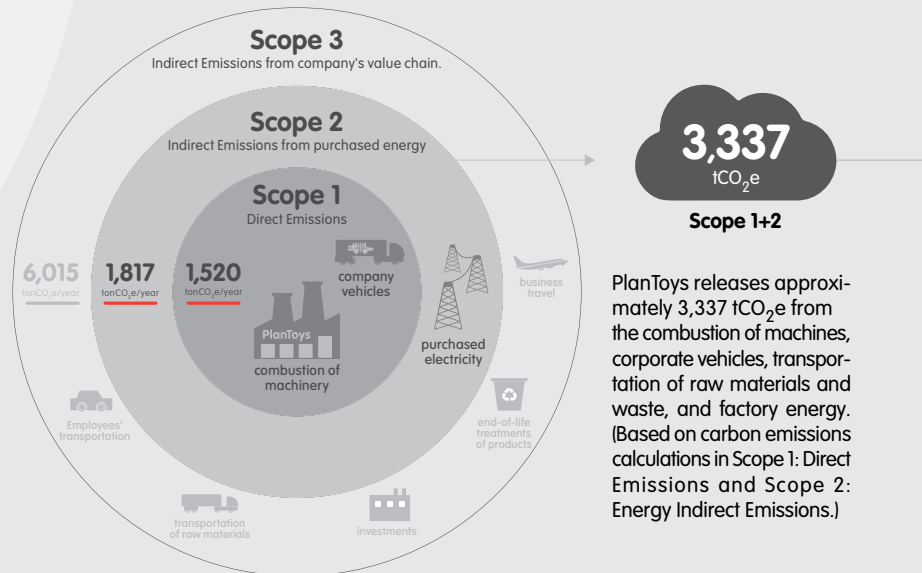

PlanToys Carbon Neutrality 2025