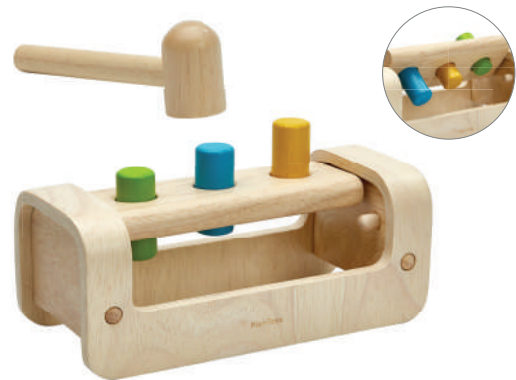

12m+

5397 Pounding Bench

cm 24.0 x 11.5 x 10.0 / inch 9.5 x 4.5 x 3.9

8 854740 053978