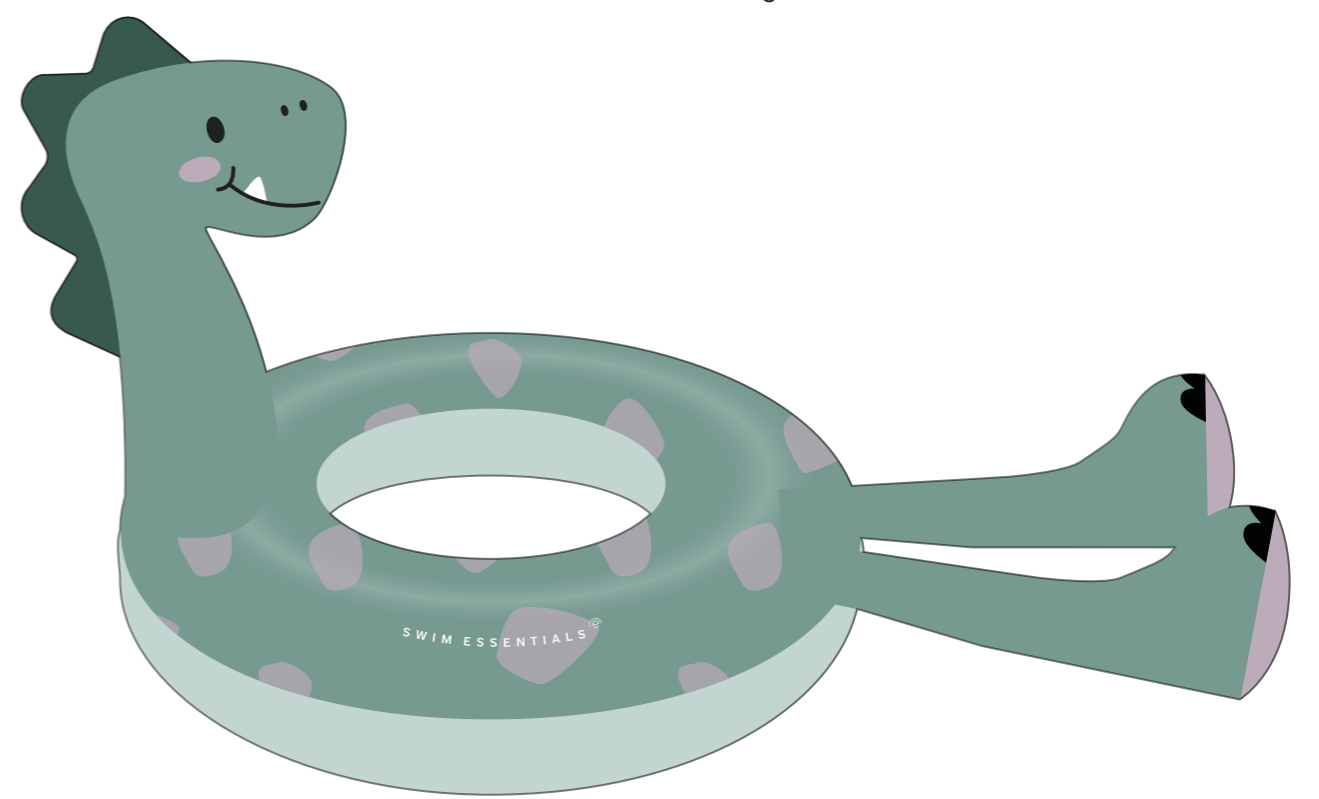

260 x 160 x 65 cm
EAN 7432234241219

400 x 200 x 75 cm
EAN 7432234240298

KEY LOOKS

INFLATABLES

60 cm pool

90 cm swimring

55 cm swimring

dino lie-on

dino swimring

KEY LOOKS

INFLATABLES

100 cm pool

animal-lie on

100 cm pool with canopy

55 cm swimring

51 cm beachball

KEY LOOKS

INFLATABLES

crab lie-on

babyfloat

KEY LOOKS

INFLATABLES

65 beachball (XL)

luxe lie-on