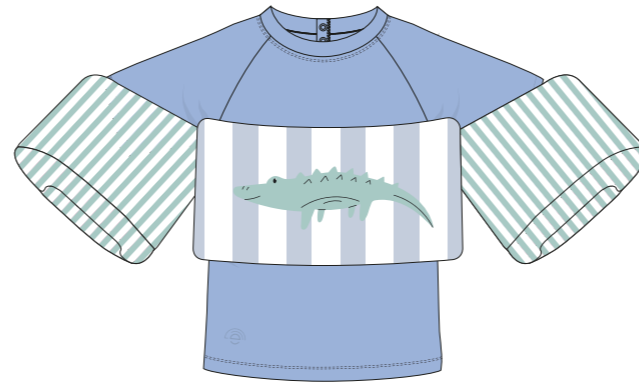

KEY LOOKS

INFLATABLES

crab lie-on

babyfloat

KEY LOOKS

INFLATABLES

65 beachball (XL)

luxe lie-on

crocodile lie-on

hammock

animal swimring

turtle ride-on

KEY LOOKS

INFLATABLES

130 cm swimring

90 cm swimring

INFLATABLES

KEY LOOKS

INFLATABLES

100 cm pool with canopy

babyfloat

KEY LOOKS

INFLATABLES

51 cm beachball with glitter