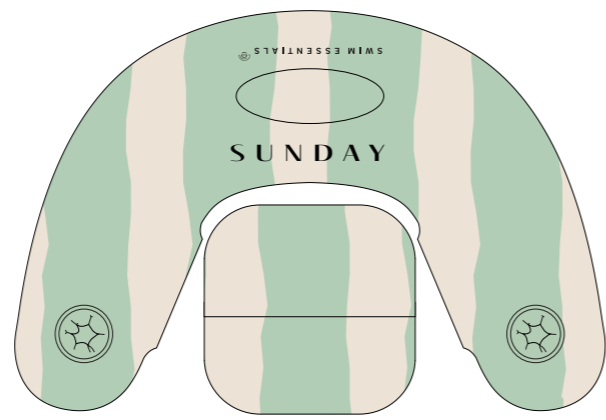

KEY LOOKS

INFLATABLES

crab lie-on

babyfloat

KEY LOOKS

INFLATABLES

65 beachball (XL)

luxe lie-on

crocodile lie-on

hammock

animal swimring

turtle ride-on

KEY LOOKS

INFLATABLES

130 cm swimring

90 cm swimring

INFLATABLES

KEY LOOKS

INFLATABLES

100 cm pool with canopy

babyfloat

KEY LOOKS

INFLATABLES

51 cm beachball with glitter

55 cm swimring

unicorn ride-on with glitter

KEY LOOKS

INFLATABLES

100 cm pool

100 cm pool

100 cm pool with canopy

90 cm swimring