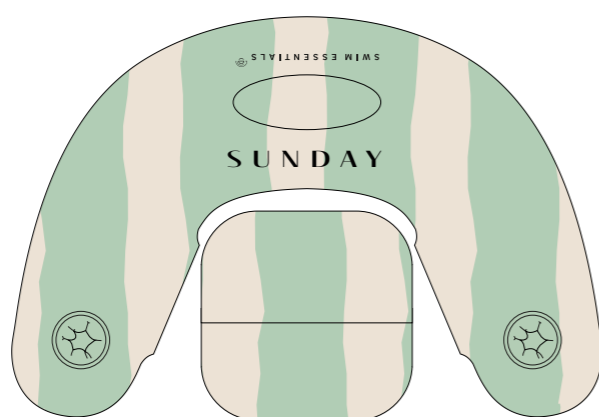

55 cm swimring

unicorn ride-on with glitter

KEY LOOKS

INFLATABLES

100 cm pool

100 cm pool

100 cm pool with canopy

90 cm swimring

55 cm swimring

51 cm beachball

KEY LOOKS

INFLATABLES

55 cm swimring

KEY LOOKS

INFLATABLES

100 cm pool

90 cm swimring

51 cm beachball

hammock seat

hammock

INFLATABLES

foam armbands
developing

babyfloat

60 cm pool

heartshaped lie-on