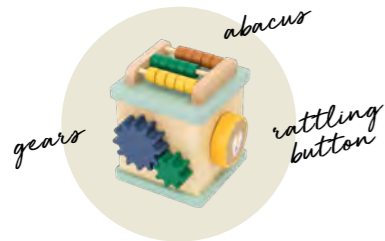

↳ 11,5 x 11 x 12,5 cm
☐ 12 x 11,5 x 13,3 cm

- rotating gears
- 5 activities in one toy
- fun sound when buttons are pushed
- mirror
- rattling Mr. Lion button
- easy to grasp the cube

abacus

gears

rattling button